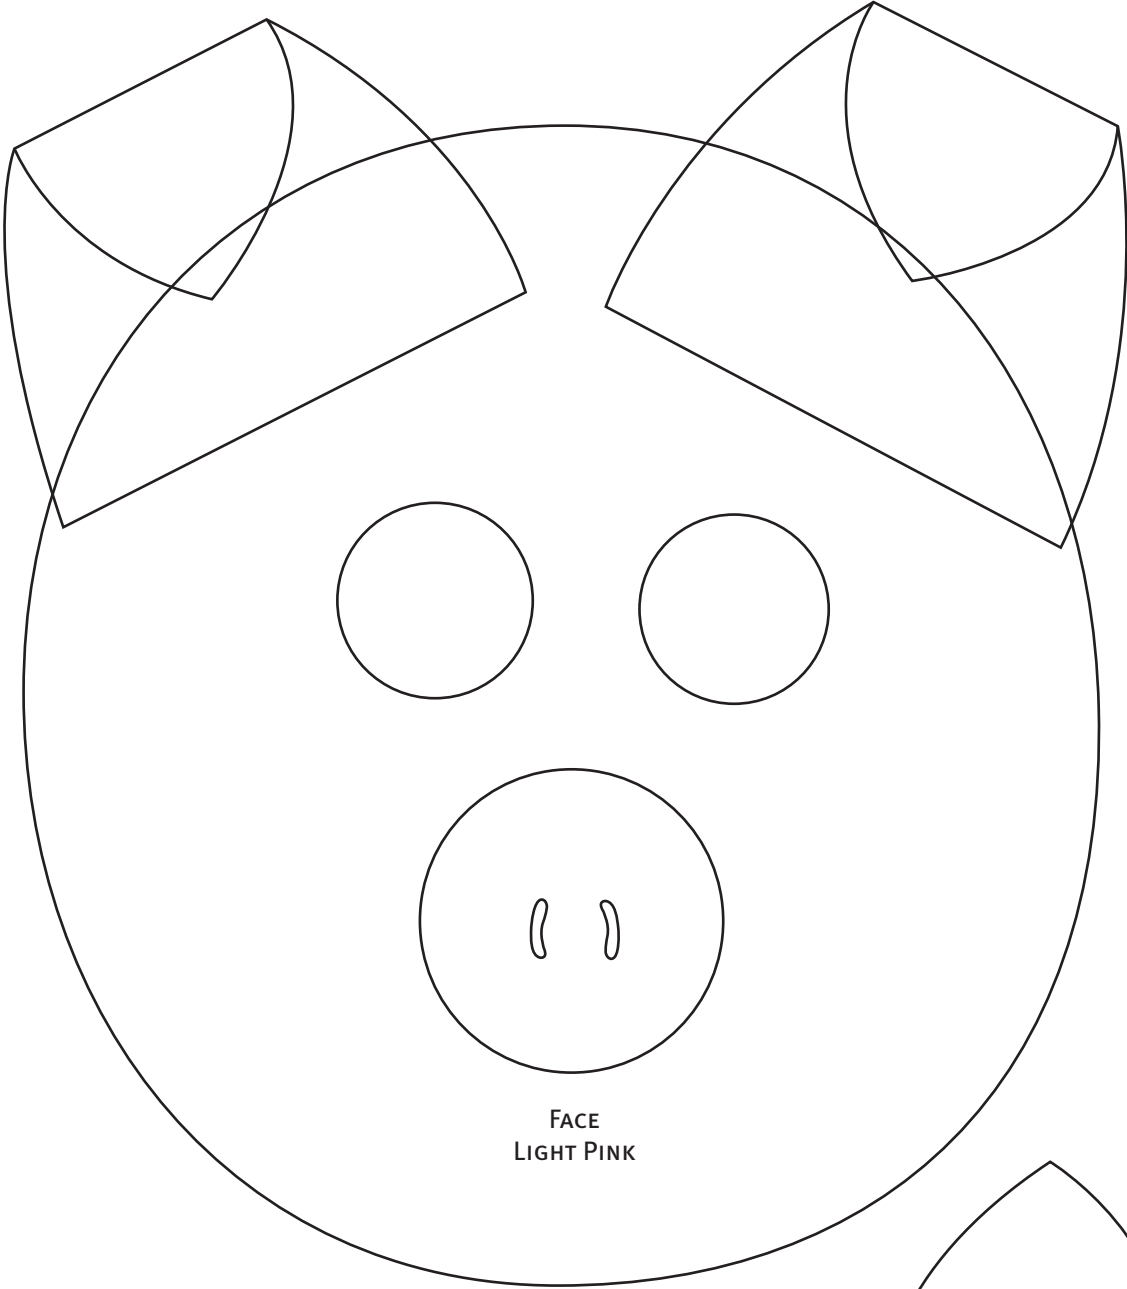

RIGHT EAR
DARK PINK

LEFT EAR
DARK PINK

MOMMY PIG

FACE
LIGHT PINK

MOUTH
PAINTED LIGHT PINK OUTSIDE
DARK PINK INSIDE

NOSE
LIGHT PINK

NOSTRILS
DARK PINK

LEFT EAR
DARK PINK

RIGHT EAR
DARK PINK